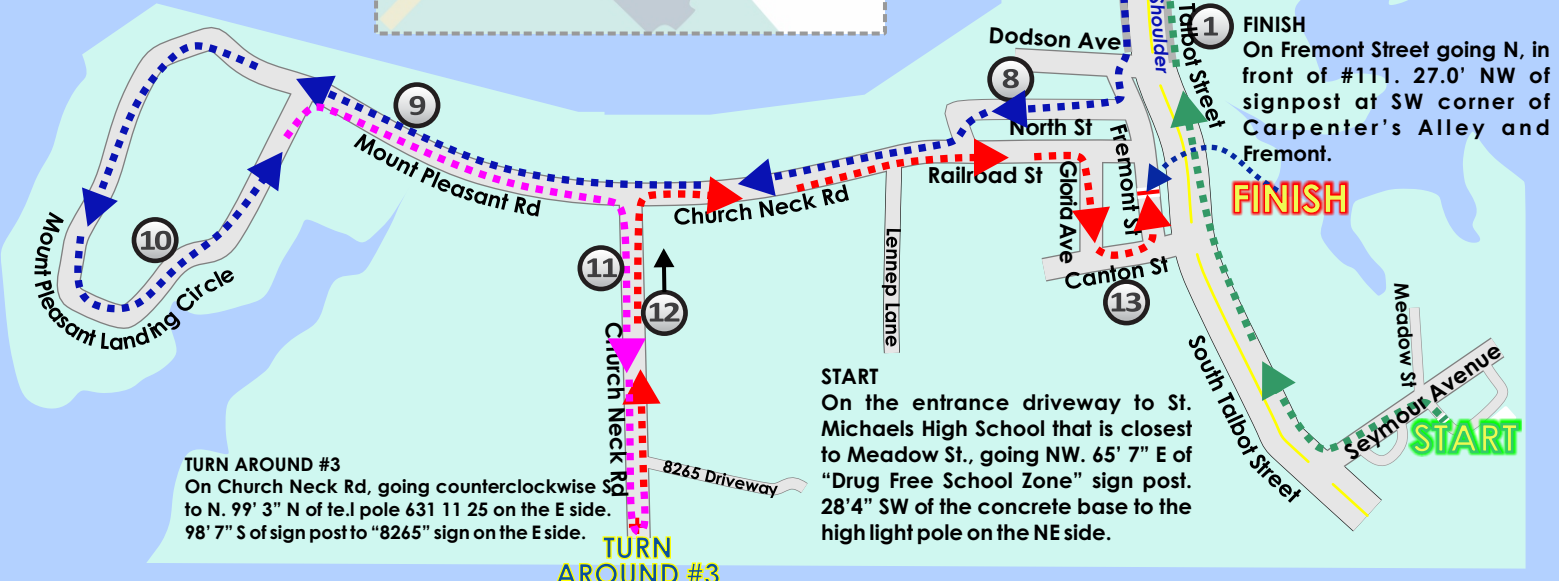

# ST. MICHAELS RUNNING FESTIVAL HALF MARATHON

St. Michaels Maryland

Certified Course #MD15010LMJ  
Effective 5-5-2015  
Through 12-31-2025

Measurement by  
Lyman Jordan and Nathan Porch  
Map by Race Resources  
**Race Resources**

**START**  
On the entrance driveway to St. Michaels High School that is closest to Meadow St., going NW. 65' 7" E of "Drug Free School Zone" sign post. 28' 4" SW of the concrete base to the high light pole on the NE side.

**TURN AROUND #3**  
On Church Neck Rd, going counterclockwise S to N. 99' 3" N of tel. pole 631 11 25 on the E side. 98' 7" S of sign post to "8265" sign on the E side.