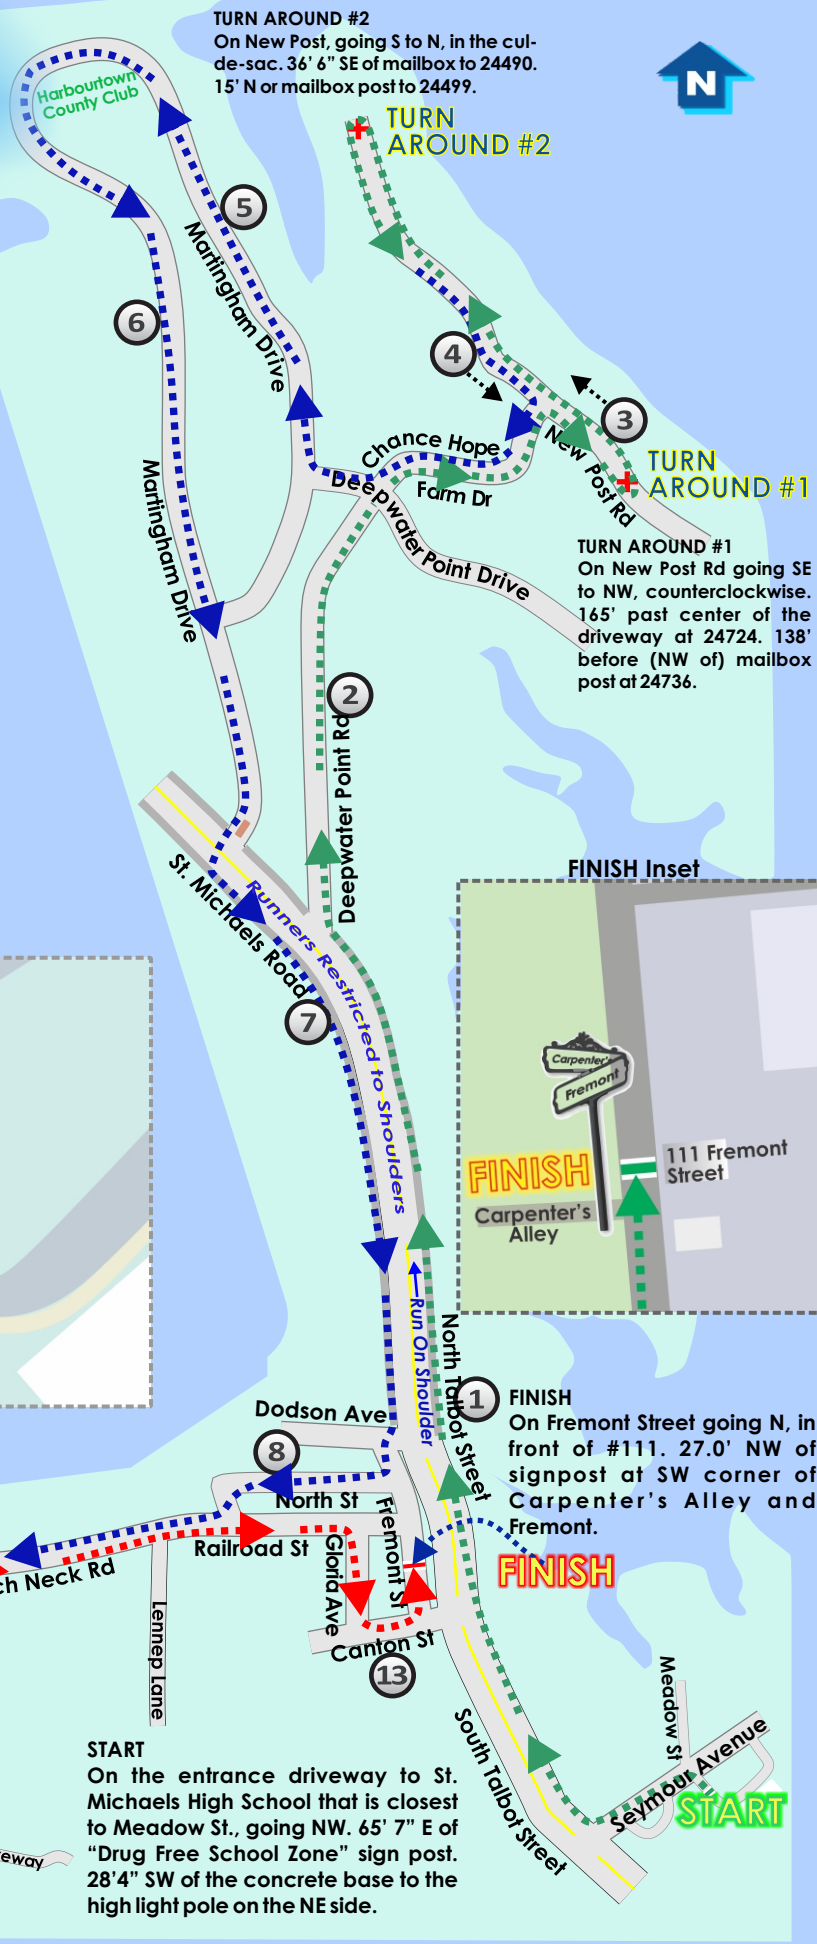

# ST. MICHAELS RUNNING FESTIVAL HALF MARATHON

St. Michaels Maryland

Certified Course #MD15010LMJ  
Effective 5-5-2015  
Through 12-31-2025

Measurement by  
Lyman Jordan and Nathan Porch  
Map by Race Resources  
**Race Resources**

**START**  
On the entrance driveway to St. Michaels High School that is closest to Meadow St., going NW. 65' 7" E of "Drug Free School Zone" sign post. 28' 4" SW of the concrete base to the high light pole on the NE side.

**TURN AROUND #3**  
On Church Neck Rd, going counterclockwise S to N. 99' 3" N of tel. pole 631 11 25 on the E side. 98' 7" S of sign post to "8265" sign on the E side.